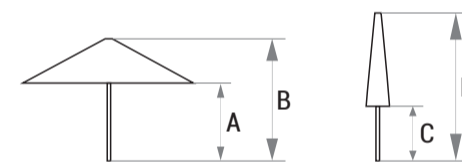

HASTE: Ø80mm
VARAS: 48x19mm

YATE model combines not only with a refined design but above all combines with usefulness. This parasol was designed for an easy use and due his aesthetic look attracts those who have a great taste.

POLE: Ø80 mm
STICKS: 48x19 mm

DIMENSÕES STANDARD
STANDARD DIMENSIONS

3x3m | 3,5x3,5m
4x4m | 5x5m

3x4m
4x5m

4m
5m

COBERTURA COVER	Nº VARAS Nº STICKS	A	B	C	D	DIMENSÕES DA CAIXA BOX DIMENSION	PESO BRUTO GROSS WEIGHT
3x3m	8	220cm	300cm	117cm	335cm	337,5x52,5x52,5cm	54,2Kg
3,5x3,5m	8	220cm	300cm	90cm	350cm	356,5x58,5x58,5cm	61,3Kg
4x4m	8	220cm	310cm	80cm	370cm	373,5x62,5x62,5cm	72,4Kg
5x5m	8	220cm	335cm	67cm	425cm	329x62,5x62,5cm	82,3Kg
3x4m	8	220cm	290cm	90cm	345cm	349x54,5x50,5cm	59,8Kg
4x5m	8	220cm	305cm	70cm	392cm	392x58,5x52,5cm	68,3Kg
4m	8	220cm	320cm	120cm	345cm	346x62,5x62,5cm	63,1Kg
5m	8	220cm	335cm	100cm	375cm	376,5x62,5x62,5cm	69,8Kg